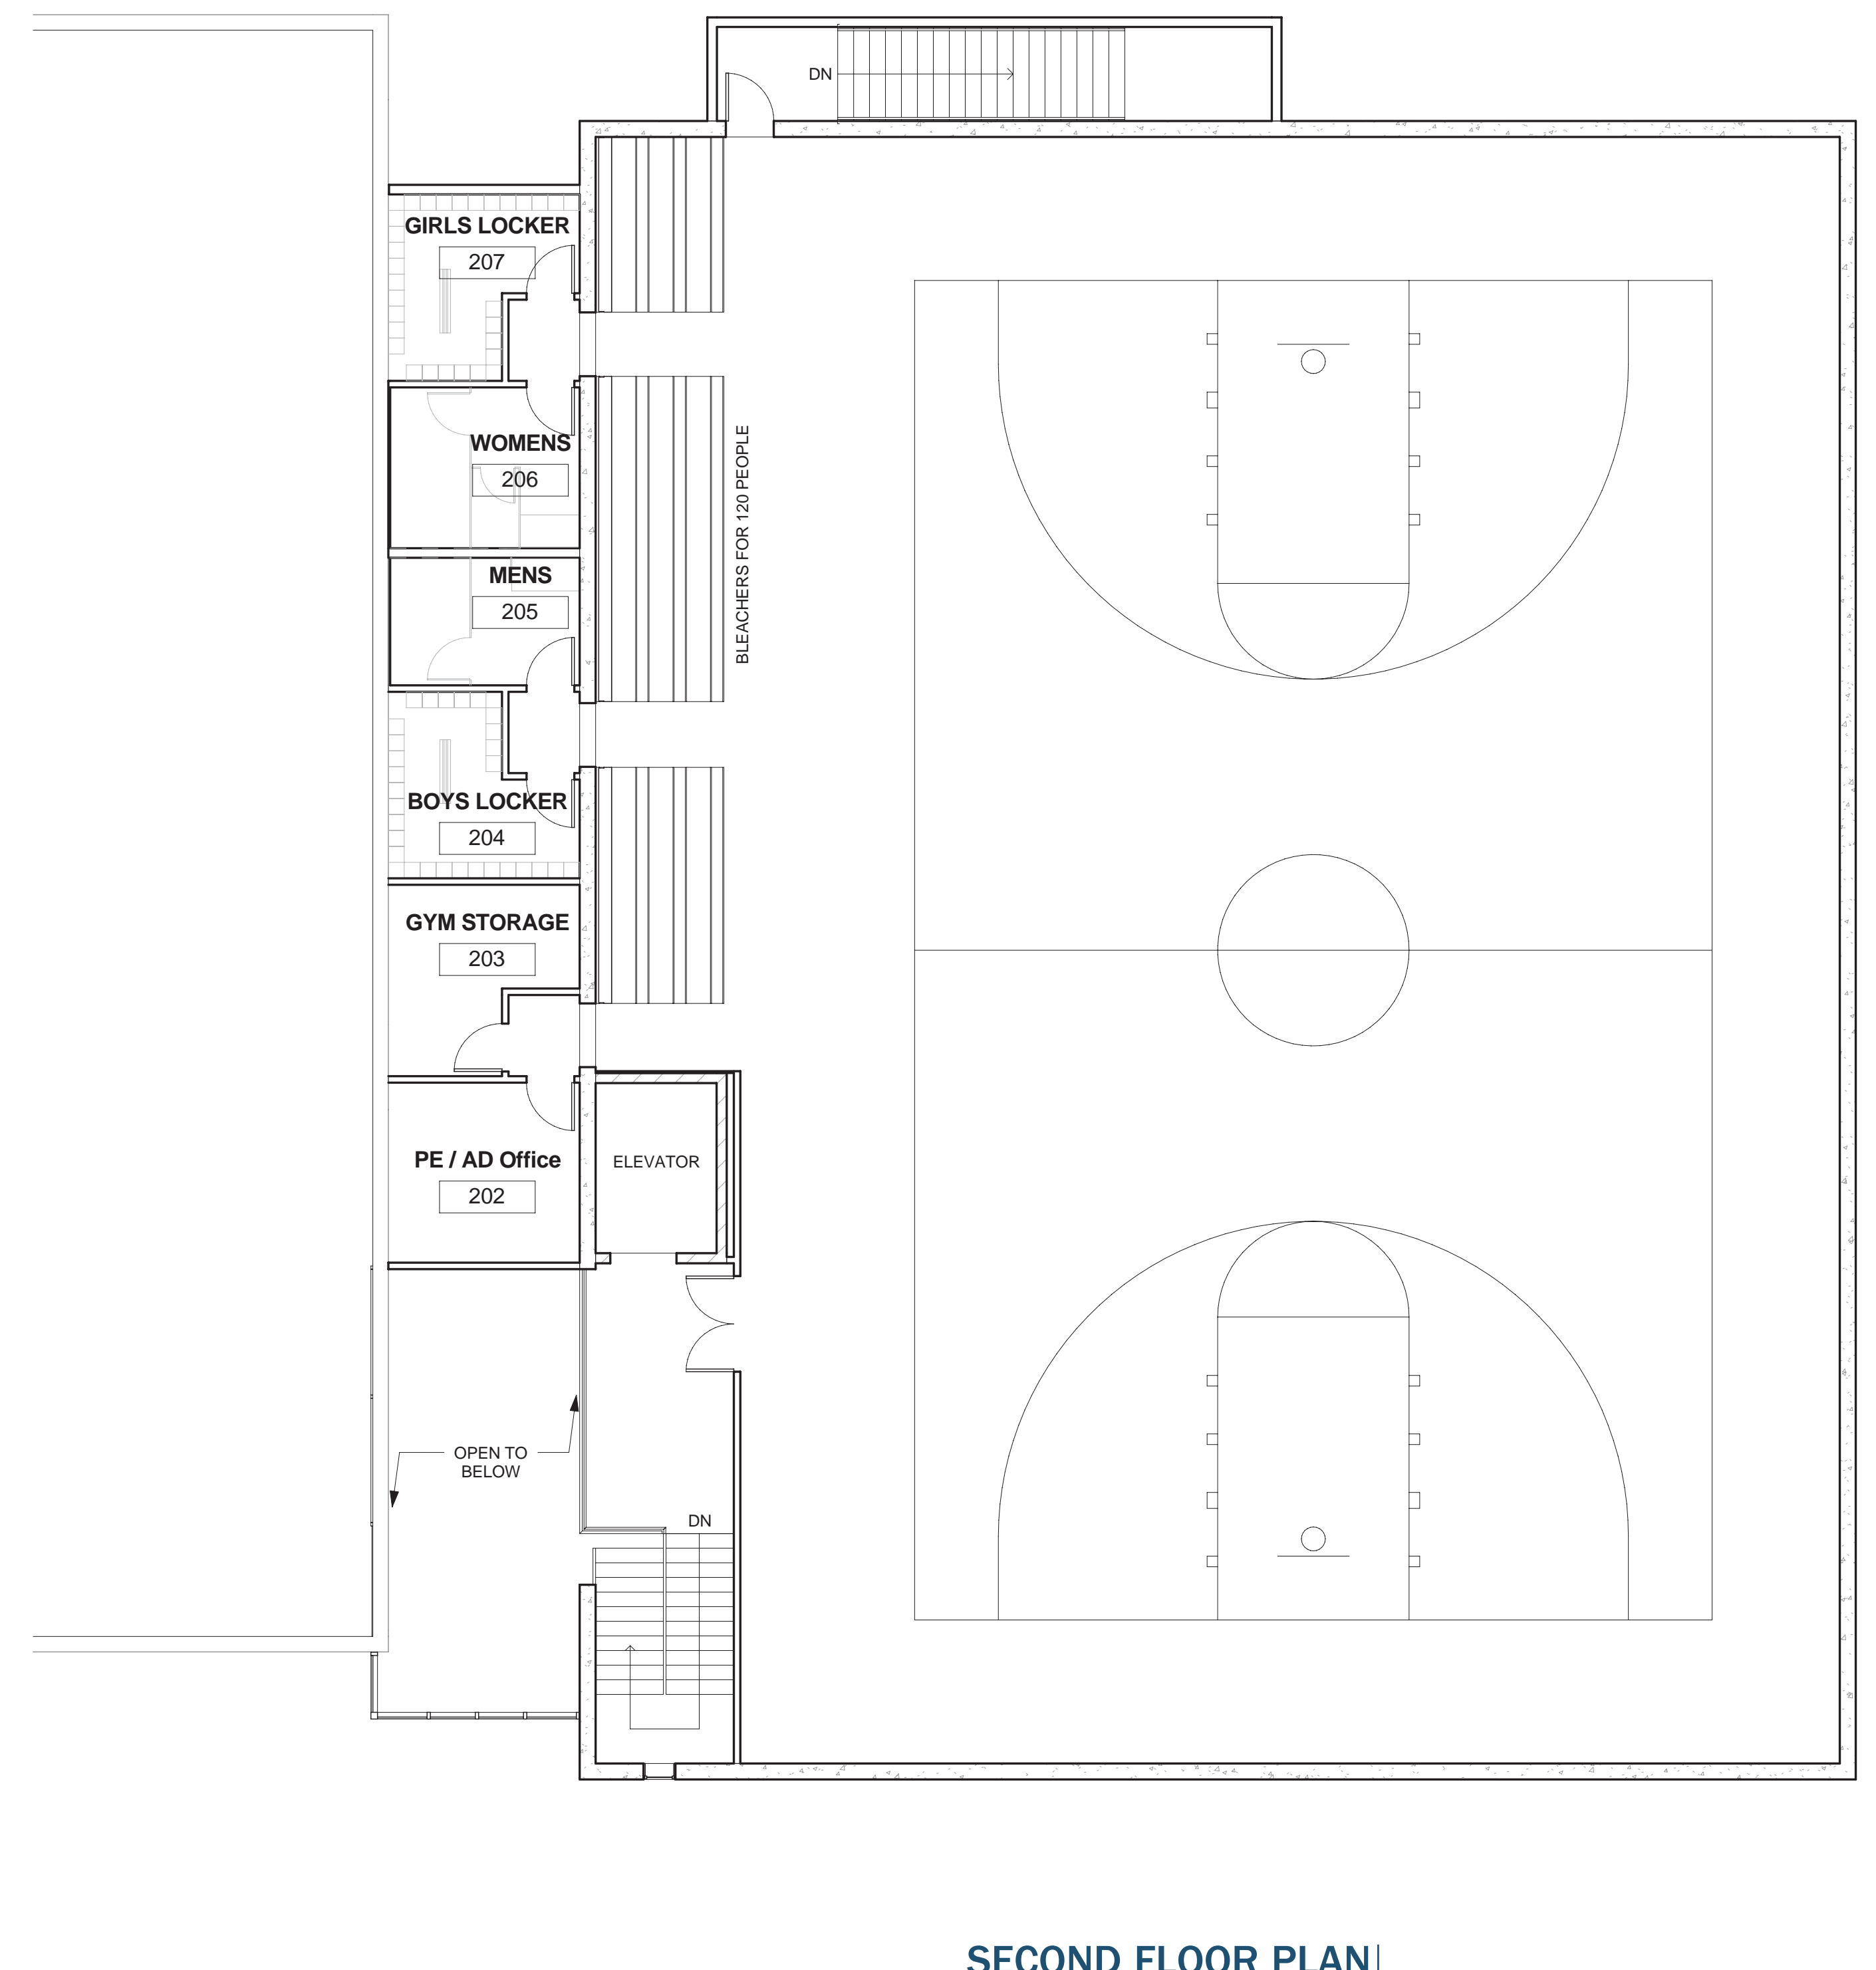

FIRST FLOOR PLAN

SECOND FLOOR PLAN

# MINNESOTA NORTH STAR ACADEMY & METRO DEAF SCHOOL ADDITION

1471 Brewster Street, St. Paul, Minnesota

December 16, 2008

Building Addition Floor Plans

08.0106.0